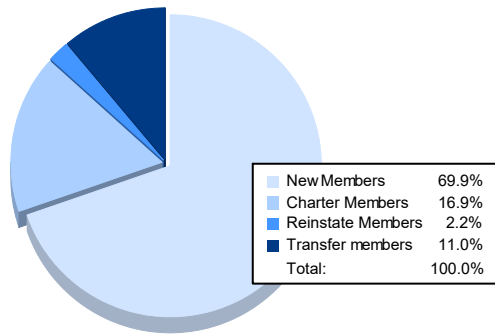

Year	New Clubs	Dropped Clubs	Gain/ Loss Clubs	New Members	Charter Members	Reinstate Members	Transfer Members	Total Member Added	Total Members Dropped	Gain/ Loss Members
2016-2017	2	4	-2	146	58	7	11	222	240	-18
2017-2018	1	0	1	144	32	8	7	191	196	-5
2018-2019	1	0	1	106	46	8	10	170	216	-46
2019-2020	1	0	1	118	31	5	16	170	168	2
2020-2021	1	2	-1	95	23	3	15	136	175	-39
<b>Average</b>	<b>1</b>	<b>1</b>	<b>0</b>	<b>122</b>	<b>38</b>	<b>6</b>	<b>12</b>	<b>178</b>	<b>199</b>	<b>-21</b>

### Membership Composition June 2021 Cumulative