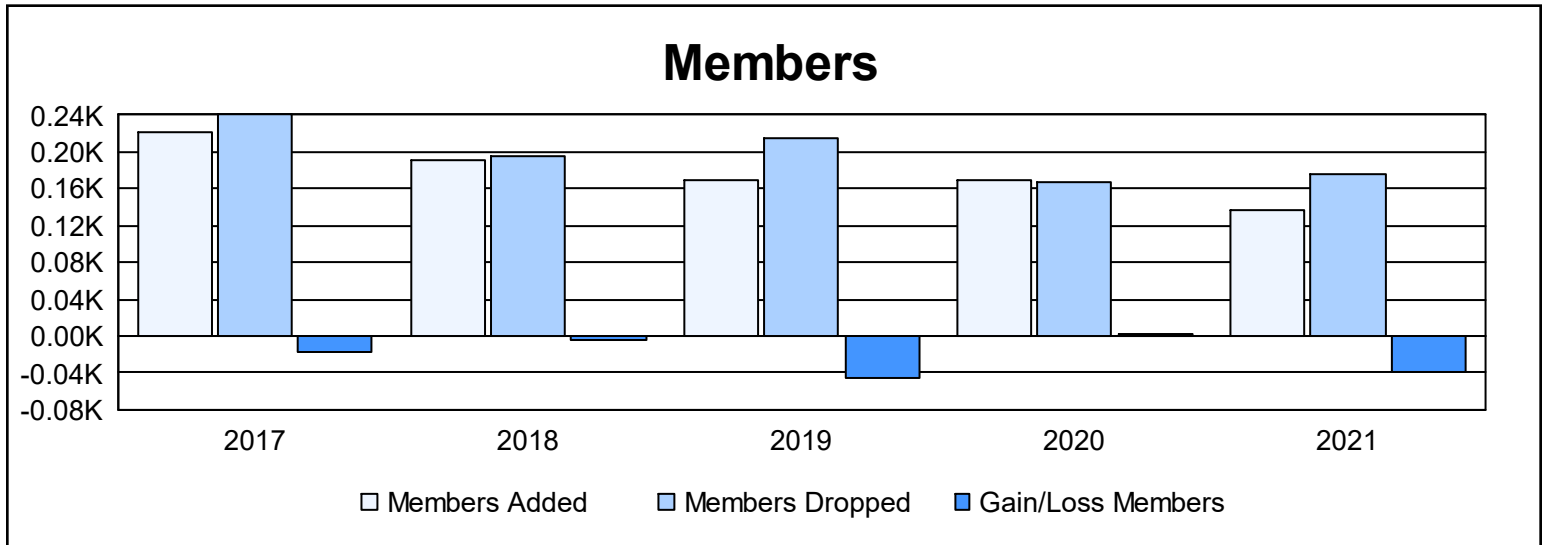

Year	New Clubs	Dropped Clubs	Gain/ Loss Clubs	New Members	Charter Members	Reinstate Members	Transfer Members	Total Member Added	Total Members Dropped	Gain/ Loss Members
2016-2017	2	4	-2	146	58	7	11	222	240	-18
2017-2018	1	0	1	144	32	8	7	191	196	-5
2018-2019	1	0	1	106	46	8	10	170	216	-46
2019-2020	1	0	1	118	31	5	16	170	168	2
2020-2021	1	2	-1	95	23	3	15	136	175	-39
<b>Average</b>	<b>1</b>	<b>1</b>	<b>0</b>	<b>122</b>	<b>38</b>	<b>6</b>	<b>12</b>	<b>178</b>	<b>199</b>	<b>-21</b>

### Membership Composition June 2021 Cumulative