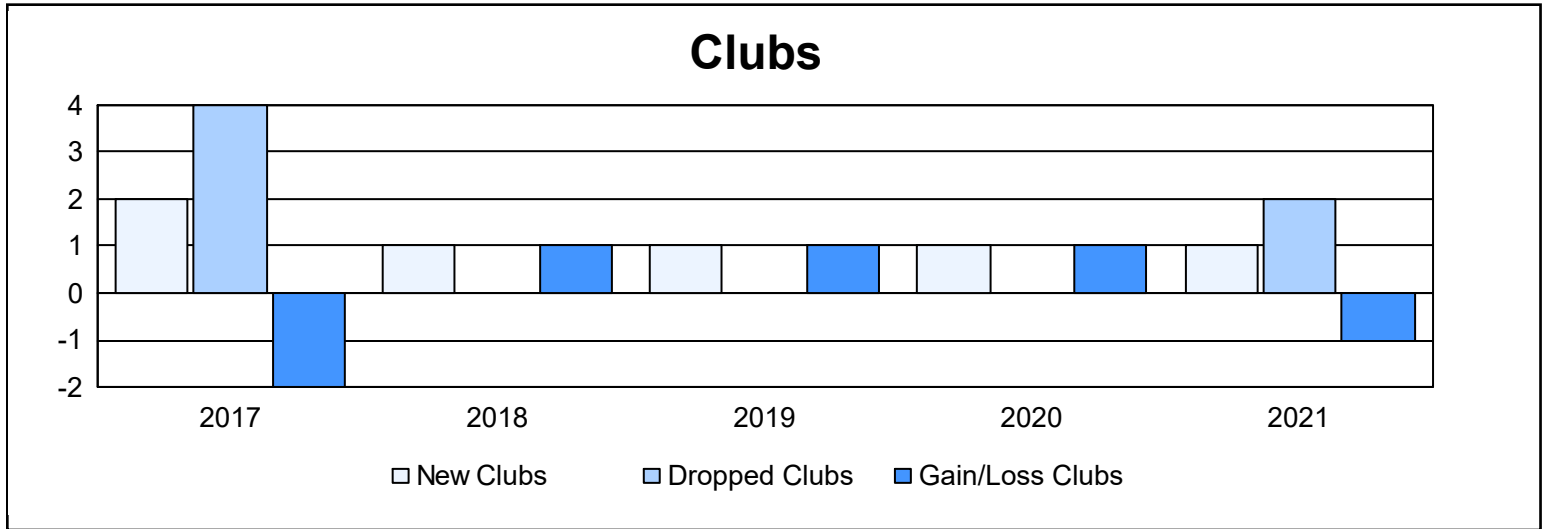

Year	New Clubs	Dropped Clubs	Gain/ Loss Clubs	New Members	Charter Members	Reinstate Members	Transfer Members	Total Member Added	Total Members Dropped	Gain/ Loss Members
2016-2017	2	4	-2	146	58	7	11	222	240	-18
2017-2018	1	0	1	144	32	8	7	191	196	-5
2018-2019	1	0	1	106	46	8	10	170	216	-46
2019-2020	1	0	1	118	31	5	16	170	168	2
2020-2021	1	2	-1	95	23	3	15	136	175	-39
<b>Average</b>	<b>1</b>	<b>1</b>	<b>0</b>	<b>122</b>	<b>38</b>	<b>6</b>	<b>12</b>	<b>178</b>	<b>199</b>	<b>-21</b>

### Membership Composition June 2021 Cumulative